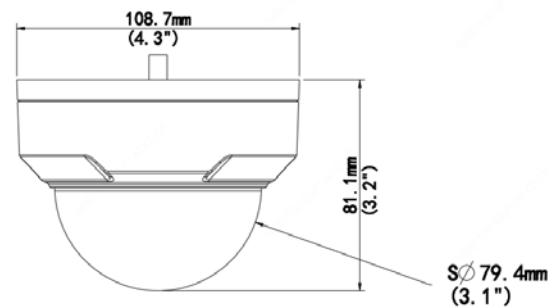

Network

- ONVIF Conformance

Structure

- Wide temperature range: -35°C to 60°C (-31°F to 140°F)
- Wide voltage range of $\pm 25\%$
- IK10 vandal resistant
- IP67
- 3-Axis

Dimensions

SPECIFICATIONS

Camera					
Sensor	1/3", 8.0 megapixel, progressive scan, CMOS				
Lens	2.8mm@F2.0				
DORI Distance	Lens	Detect(m)	Observe(m)	Recognize(m)	Identify(m)
	2.8mm	84	33.6	16.8	8.4
Angle of View (H)	112.7°				
Angle of View (V)	60.1°				
Angle of View (D)	146.5°				
Adjustment angle	Pan: 0°~360°		Tilt: 0°~68°		Rotate: 0°~360°
Shutter	Auto/Manual, 1~1/100000 s				
Minimum Illumination	Colour: 0.05 Lux (F2.0, AGC ON) 0Lux with IR				
Day/Night	IR-cut filter with auto switch (ICR)				
Digital noise reduction	2D/3D DNR				
S/N	>56dB				
IR Range	Up to 30m (98 ft) IR range				
Defog	Digital Defog				
WDR	120dB				
Video					
Video Compression	Ultra 265, H.265, H.264, MJPEG				
H.264 code profile	Baseline Profile, Main Profile				
Frame Rate	Main Stream:8MP (3840*2160): Max. 20 fps;5MP(2944*1656): Max. 30 fps; 4MP(2560*1440): Max. 30 fps; 2MP(1920*1080): Max. 30 fps Sub Stream:720P (1280*720): Max. 20 fps Third Stream:4CIF (704*576): Max. 20 fps				
HLC	Supported				
BLC	Supported				
OSD	Up to 4 OSDs				
Privacy Mask	Up to 4 areas				
ROI	Up to 2 areas				
Motion Detection	Up to 4 areas				

Smart	
Behavior Detection	Human Body Detection
Network	
Protocols	IPv4, IGMP, ICMP, ARP, TCP, UDP, DHCP, RTP, RTSP, RTCP, DNS, DDNS, NTP, FTP, UPnP, HTTP, HTTPS, SMTP, SSL, QoS
Compatible Integration	ONVIF (Profile S, Profile T), API
Interface	
Network	10/100M Base-TX Ethernet
General	
Power	DC12V±25%, PoE (IEEE802.3 af)
	Power consumption: Max 5.5w
Dimensions (Ø x H)	Φ108.7 x 81.1mm (Ø4.3" x 3.2")
Weight	0.45kg (0.99lb)
Working Environment	-35°C ~ +60°C (-31°F ~ 140°F), Humidity: ≤95% RH(non-condensing)
Ingress Protection	IP67
Vandal Resistant	IK10