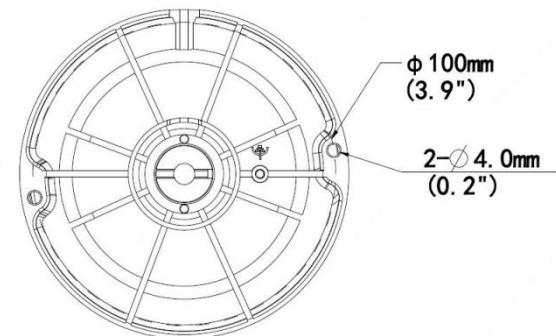

DCS-F5608

4K Vandal-Resistant Network IR Fixed Dome

Key Features

Optics

- Day/night functionality
- Smart IR, up to 30 m (98 ft) IR distance
- 2D/3D DNR (Digital Noise Reduction)

Compression

- Ultra 265, H.265, H.264, MJPEG
- Triple streams
- ROI (Region of Interest)

Network

- ONVIF Conformance

Structure

- Wide temperature range: -35°C to 60°C (-31°F to 140°F)
- Wide voltage range of $\pm 25\%$
- IK10 vandal resistant
- IP67
- 3-Axis

Dimensions

SPECIFICATIONS

Camera					
Sensor	1/3", 8.0 megapixel, progressive scan, CMOS				
Lens	2.8mm@F2.0				
DORI Distance	Lens	Detect(m)	Observe(m)	Recognize(m)	Identify(m)
	2.8mm	84	33.6	16.8	8.4
Angle of View (H)	112.7°				
Angle of View (V)	60.1°				
Angle of View (D)	146.5°				
Adjustment angle	Pan: 0°~360°		Tilt: 0°~68°		Rotate: 0°~360°
Shutter	Auto/Manual, 1~1/100000 s				
Minimum Illumination	Colour: 0.05 Lux (F2.0, AGC ON) 0Lux with IR				
Day/Night	IR-cut filter with auto switch (ICR)				
Digital noise reduction	2D/3D DNR				
S/N	>56dB				
IR Range	Up to 30m (98 ft) IR range				
Defog	Digital Defog				
WDR	120dB				
Video					
Video Compression	Ultra 265, H.265, H.264, MJPEG				
H.264 code profile	Baseline Profile, Main Profile				
Frame Rate	Main Stream:8MP (3840*2160): Max. 20 fps;5MP(2944*1656): Max. 30 fps; 4MP(2560*1440): Max. 30 fps; 2MP(1920*1080): Max. 30 fps Sub Stream:720P (1280*720): Max. 20 fps Third Stream:4CIF (704*576): Max. 20 fps				
HLC	Supported				
BLC	Supported				
OSD	Up to 4 OSDs				
Privacy Mask	Up to 4 areas				
ROI	Up to 2 areas				
Motion Detection	Up to 4 areas				